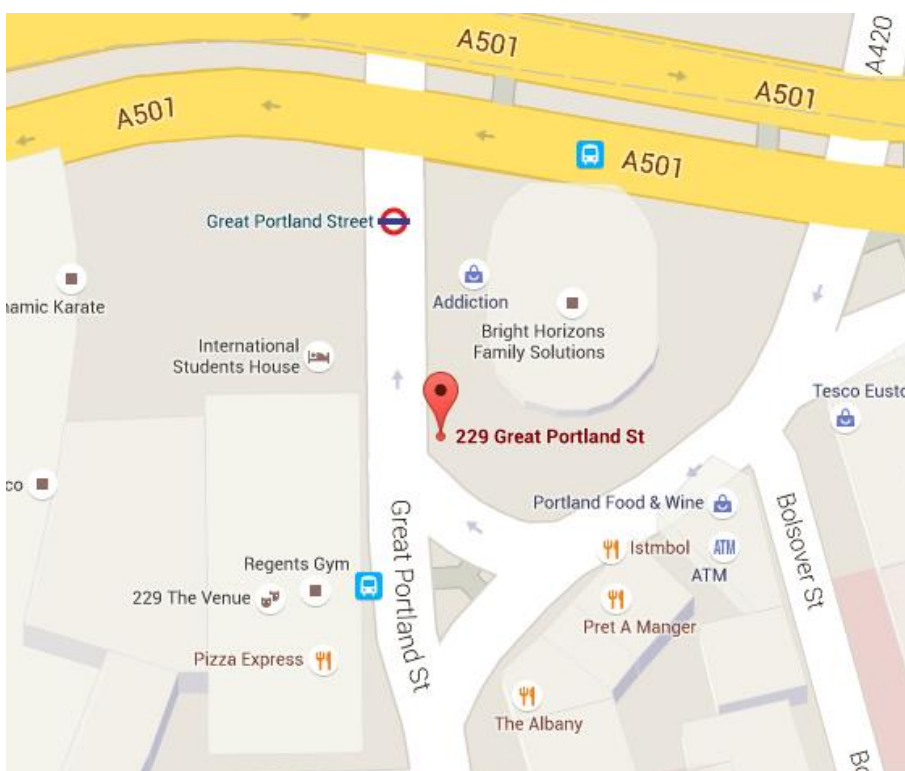

ST GEORGE
INTERNATIONAL
THE LANGUAGE
SPECIALISTS

ST GEORGE
INTERNATIONAL
THE LANGUAGE
SPECIALISTS

ST GEORGE
INTERNATIONAL
THE LANGUAGE
SPECIALISTS

INTERNATIONAL STUDENT HOUSE

ADDRESS: 229 Great Portland St, London W1W 5PN

NEAREST TUBE STATION: Great Portland Street (Hammersmith & City Line, Circle and Metropolitan lines)

ZONE: 1

HOW TO GET TO SCHOOL: walk via Great Portland Street for 15 minutes or take the bus 453 towards Deptford Bridge (Stop E) and get off at Oxford Circus Station/Margaret Street (Stop RF)

Located in two buildings next to Regents Park and only at 15-minute distance from the school, this popular residence consists of single, twin and 3 & 4 bed rooms all year round.

PRICE PER PERSON (B&B)
(+ £9.50 per night HALF BOARD)